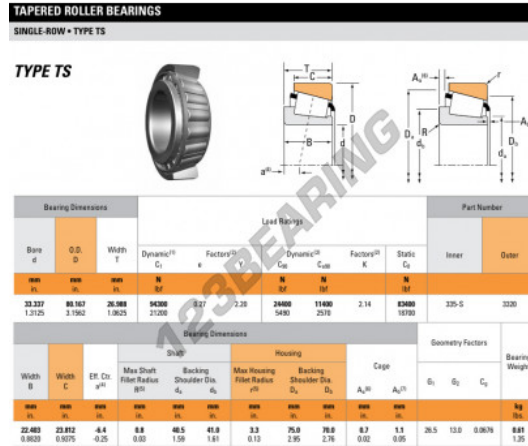

## Tapered roller bearing 335S-3320-TIMKEN - 335S-3320-TIMKEN

<https://www.123bearing.com/bearing-housing/roller-bearing/tapered/335s-3320-timken>

### PRODUCT FEATURES

Brand	TIMKEN
N° Ean13	3663952310985
Inside diameter	33.34 mm
Inside diameter	1 5/16" inch
Outside diameter	80.17 mm
Outside diameter	3 5/32" inch
Thickness	26.99 mm
Thickness	1 1/16" inch
Packaging	1