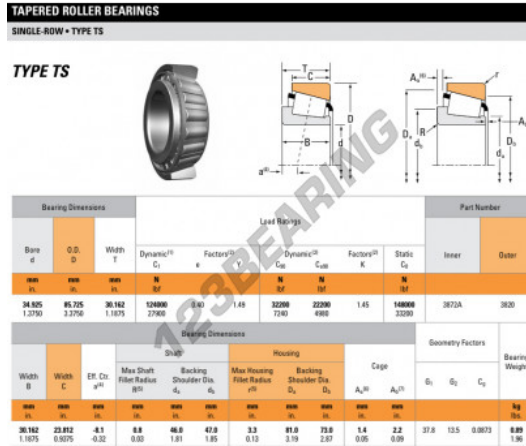

Tapered roller bearing 3872A-3820-TIMKEN - 3872A-3820-TIMKEN

<https://www.123bearing.com/bearing-housing/roller-bearing/tapered/3872a-3820-timken>

PRODUCT FEATURES

Brand	TIMKEN
N° Ean13	3663952310237
Inside diameter	34.93 mm
Outside diameter	85.73 mm
Thickness	30.16 mm
Packaging	1