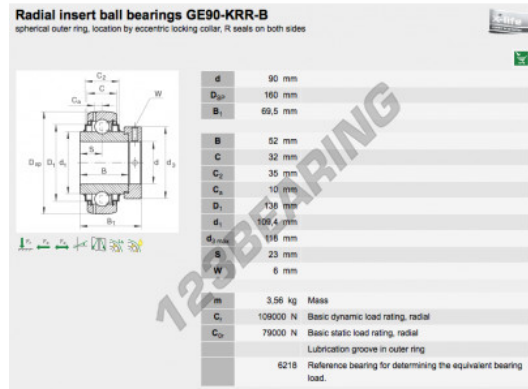

Housed bearing accessorie GE90-KRR-B-INA - GE90-KRR-B-INA

<https://www.123bearing.com/bearing-housing/housed-bearing/accessories/ge90-krr-b-ina>

PRODUCT FEATURES

Brand	INA
N° Ean13	3663952308180
Inside diameter	90 mm
Outside diameter	160 mm
Thickness	69.5 mm
Weight	472 g
Packaging	-