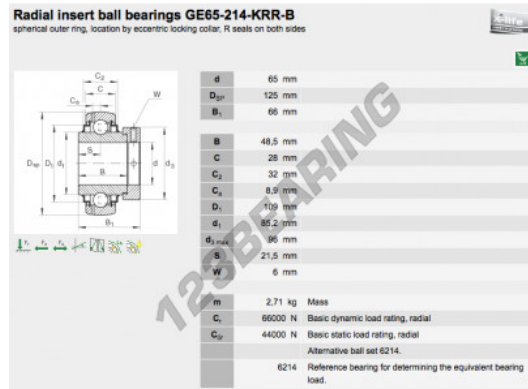

## Housed bearing accessorie GE65-214-KRR-B-INA - GE65-214-KRR-B-INA

<https://www.123bearing.com/bearing-housing/housed-bearing/accessories/ge65-214-krr-b-ina>

### PRODUCT FEATURES

Brand	INA
N° Ean13	3663952308142
Inside diameter	65 mm
Outside diameter	125 mm
Thickness	66 mm
Packaging	1

[contact@123bearing.com](mailto:contact@123bearing.com)

(646) 712 9672

CRT4 de Lesquin 60 Rue Du Haut De Sainghin 59273 Fretin FRANCE