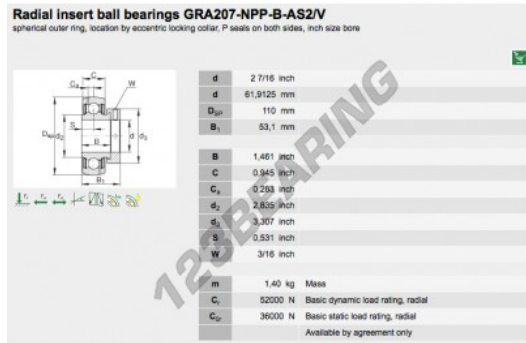

Housed bearing accessorie GRA207-NPP-B-AS2-V-INA - GRA207-NPP-B-AS2-V-INA

<https://www.123bearing.com/bearing-housing/housed-bearing/accessories/gra207-npp-b-as2-v-ina>

PRODUCT FEATURES

Brand	INA
N° Ean13	3663952307473
Inside diameter	61.91 mm
Outside diameter	110 mm
Thickness	53.1 mm
Packaging	1