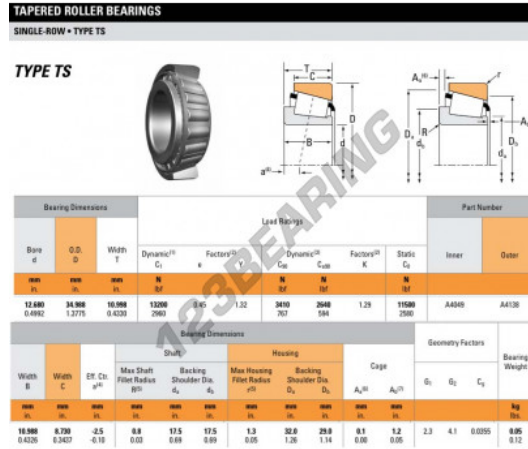

Tapered roller bearing A4049-A4138-TIMKEN - A4049-A4138-TIMKEN

<https://www.123bearing.com/bearing-housing/roller-bearing/tapered/a4049-a4138-timken>

PRODUCT FEATURES

Brand	TIMKEN
N° Ean13	3663952295435
Inside diameter	12.68 mm
Inside diameter	0.499" inch
Outside diameter	34.99 mm
Outside diameter	1.378" inch
Thickness	11 mm
Thickness	0.433" inch
Weight	100 g
Packaging	1
Standard	No standard