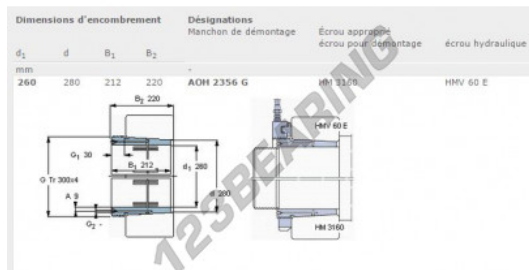

Sleeve

AOH2356G-SKF - AOH2356G-SKF

<https://www.123bearing.com/accessories/sleeve/aoh2356g-skf>

PRODUCT FEATURES

Brand	SKF
N° Ean13	7316570672572
Inside diameter	260 mm
Outside diameter	280 mm
Thickness	212 mm
Packaging	1