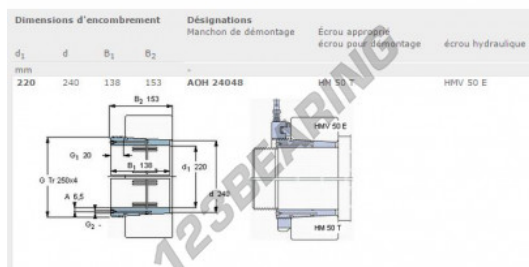

Sleeve

AOH24048-SKF - AOH24048-SKF

<https://www.123bearing.com/accessories/sleeve/aoh24048-skf>

PRODUCT FEATURES

Brand	SKF
N° Ean13	7316576611629
Inside diameter	220 mm
Outside diameter	240 mm
Thickness	138 mm
Packaging	1