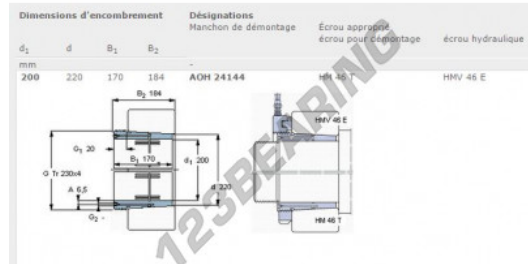

Sleeve

AOH24144-SKF - AOH24144-SKF

<https://www.123bearing.com/accessories/sleeve/aoh24144-skf>

PRODUCT FEATURES

Brand	SKF
N° Ean13	7316577119698
Inside diameter	200 mm
Outside diameter	220 mm
Thickness	170 mm
Packaging	1