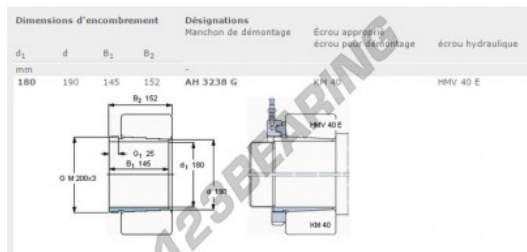

Sleeve

AH3238G-SKF - AH3238G-SKF

<https://www.123bearing.com/accessories/sleeve/ah3238g-skf>

PRODUCT FEATURES

Brand	SKF
N° Ean13	7316570667974
Inside diameter	180 mm
Outside diameter	190 mm
Thickness	145 mm
Packaging	1