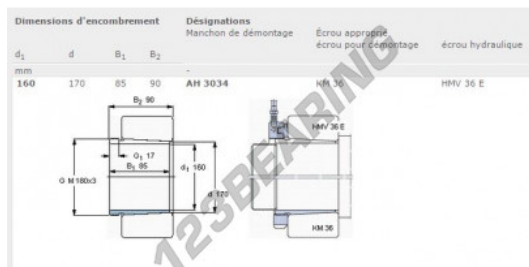

Sleeve AH3034-SKF - AH3034-SKF

<https://www.123bearing.com/accessories/sleeve/ah3034-skf>

PRODUCT FEATURES

Brand	SKF
N° Ean13	7316577114808
Inside diameter	160 mm
Outside diameter	170 mm
Thickness	85 mm
Weight	2390 g
Packaging	-
Standard	No standard