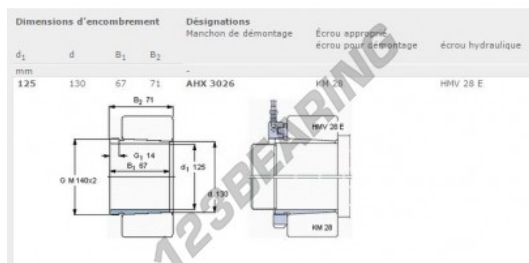

Sleeve AHX3026-SKF - AHX3026-SKF

<https://www.123bearing.com/accessories/sleeve/ahx3026-skf>

PRODUCT FEATURES

Brand	SKF
N° Ean13	7316570908916
Inside diameter	125 mm
Outside diameter	130 mm
Thickness	67 mm
Packaging	1