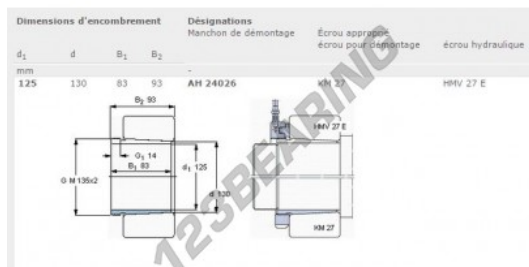

Sleeve AH24026-SKF - AH24026-SKF

<https://www.123bearing.com/accessories/sleeve/ah24026-skf>

PRODUCT FEATURES

Brand	SKF
N° Ean13	7316570494822
Inside diameter	125 mm
Outside diameter	130 mm
Thickness	83 mm
Packaging	1