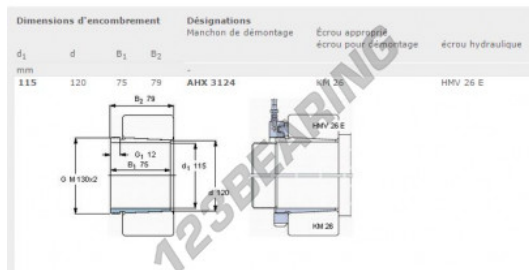

Sleeve AHX3124-SKF - AHX3124-SKF

<https://www.123bearing.com/accessories/sleeve/ahx3124-skf>

PRODUCT FEATURES

Brand	SKF
N° Ean13	7316577013460
Inside diameter	115 mm
Outside diameter	120 mm
Thickness	75 mm
Packaging	1