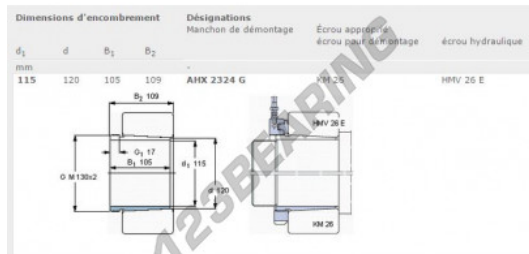

Sleeve

AHX2324G-SKF - AHX2324G-SKF

<https://www.123bearing.com/accessories/sleeve/ahx2324g-skf>

PRODUCT FEATURES

Brand	SKF
N° Ean13	7316571153667
Inside diameter	115 mm
Outside diameter	120 mm
Thickness	105 mm
Packaging	1