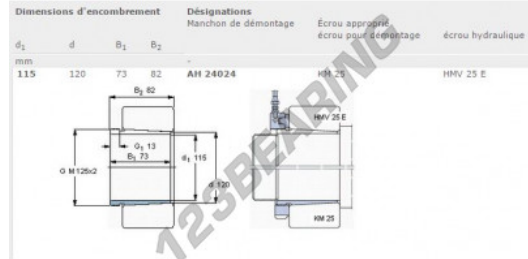

Sleeve AH24024-SKF - AH24024-SKF

<https://www.123bearing.com/accessories/sleeve/ah24024-skf>

PRODUCT FEATURES

Brand	SKF
N° Ean13	7316570417371
Inside diameter	115 mm
Outside diameter	120 mm
Thickness	73 mm
Packaging	1