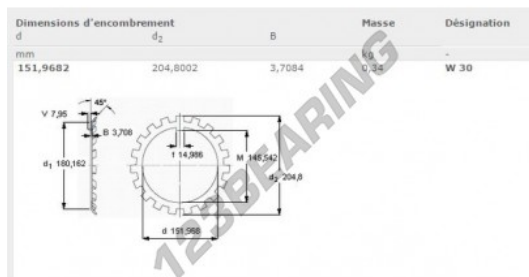

Lock washer W30-SKF - W30-SKF

<https://www.123bearing.com/accessories/washer/lock-washer/w30-skf>

PRODUCT FEATURES

Brand	SKF
N° Ean13	7316576676222
Inside diameter	151.96 mm
Outside diameter	204.8 mm
Thickness	3.7 mm
Packaging	1