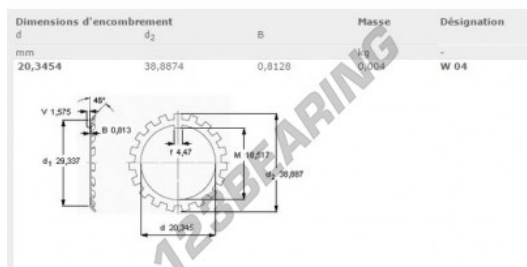

Lock washer W04-SKF - W04-SKF

<https://www.123bearing.com/accessories/washer/lock-washer/w04-skf>

PRODUCT FEATURES

Brand	SKF
N° Ean13	7316570608274
Inside diameter	2034 mm
Outside diameter	38.88 mm
Thickness	0.81 mm
Packaging	1