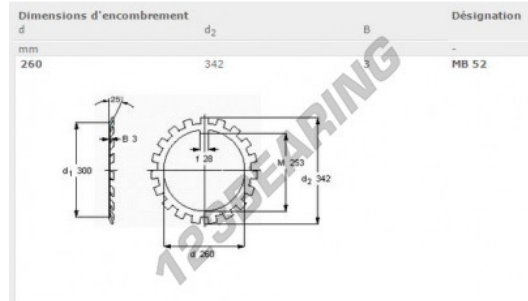

Lock washer MB52-SKF - MB52-SKF

<https://www.123bearing.com/accessories/washer/lock-washer/mb52-skf>

PRODUCT FEATURES

Brand	SKF
N° Ean13	7316577001412
Inside diameter	260 mm
Outside diameter	342 mm
Thickness	3 mm
Weight	670 g
Packaging	1