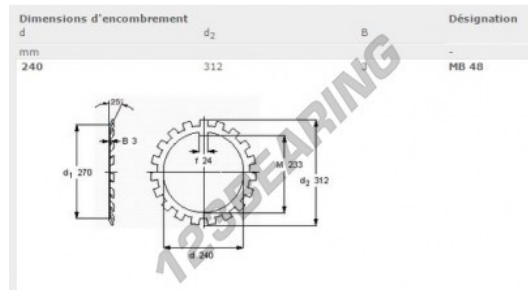

Lock washer MB48-SKF - MB48-SKF

<https://www.123bearing.com/accessories/washer/lock-washer/mb48-skf>

PRODUCT FEATURES

Brand	SKF
N° Ean13	7316577001405
Inside diameter	240 mm
Inside diameter	9.449" inch
Outside diameter	312 mm
Outside diameter	12.283" inch
Thickness	3 mm
Thickness	0.118" inch
Packaging	1