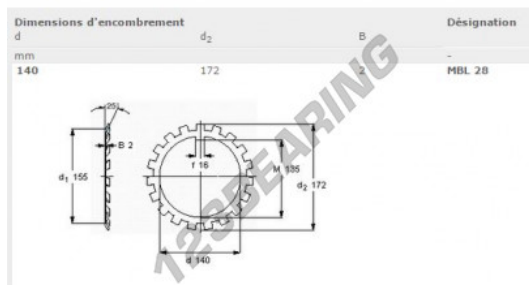

Lock washer MBL28-SKF - MBL28-SKF

<https://www.123bearing.com/accessories/washer/lock-washer/mbl28-skf>

PRODUCT FEATURES

Brand	SKF
N° Ean13	7316571081526
Inside diameter	140 mm
Outside diameter	172 mm
Thickness	2 mm
Packaging	1