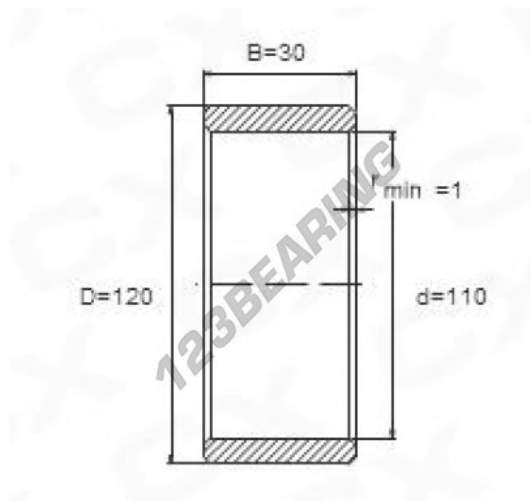

Inner ring IR110-120-30 - IR110-120-30

<https://www.123bearing.com/bearing-housing/needle-roller-bearing/inner-ring/ir110-120-30>

PRODUCT FEATURES

Brand	GEN
Inside diameter	110 mm
Inside diameter	4.331" inch
Outside diameter	120 mm
Outside diameter	4.724" inch
Thickness	30 mm
Thickness	1.181" inch
Type	IR
Packaging	1