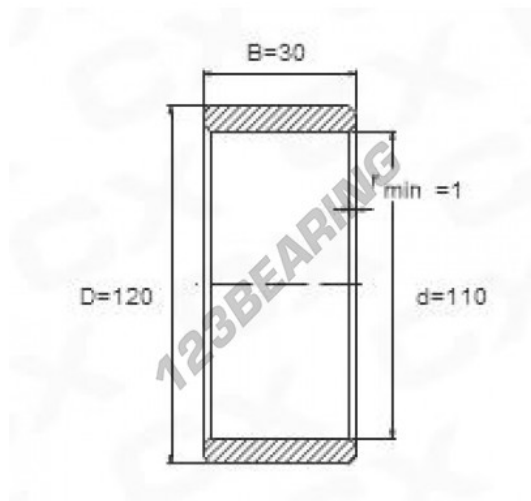

Inner ring IR110-120-30 - IR110-120-30

<https://www.123bearing.com/bearing-housing/needle-roller-bearing/inner-ring/ir110-120-30>

PRODUCT FEATURES

Brand	GEN
Inside diameter	110 mm
Outside diameter	120 mm
Thickness	30 mm
Type	IR
Packaging	1