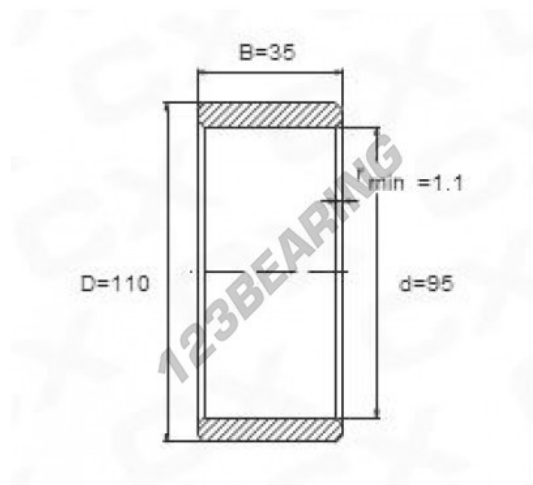

Inner ring IR95-110-35 - IR95-110-35

<https://www.123bearing.com/bearing-housing/needle-roller-bearing/inner-ring/ir95-110-35>

PRODUCT FEATURES

Brand	GEN
Inside diameter	95 mm
Outside diameter	110 mm
Thickness	35 mm
Type	IR
Weight	647 g
Packaging	1