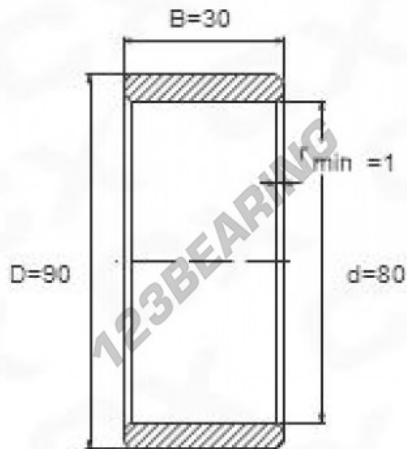

Inner ring IR80-90-30 - IR80-90-30

<https://www.123bearing.com/bearing-housing/needle-roller-bearing/inner-ring/ir80-90-30>

PRODUCT FEATURES

Brand	GEN
Inside diameter	80 mm
Inside diameter	3.15" inch
Outside diameter	90 mm
Outside diameter	3.543" inch
Thickness	30 mm
Thickness	1.181" inch
Type	IR
Weight	305 g
Packaging	1
Standard	No standard