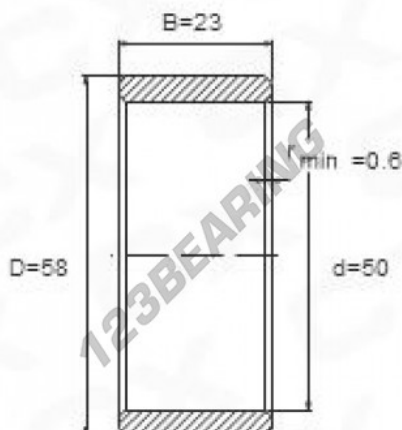

Inner ring IR50-58-23 - IR50-58-23

<https://www.123bearing.com/bearing-housing/needle-roller-bearing/inner-ring/ir50-58-23>

PRODUCT FEATURES

Brand	GEN
Inside diameter	50 mm
Outside diameter	58 mm
Thickness	23 mm
Type	-
Weight	117 g
Packaging	-