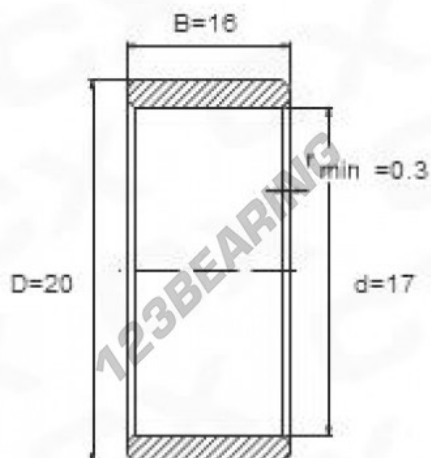

Inner ring IR17-20-16 - IR17-20-16

<https://www.123bearing.com/bearing-housing/needle-roller-bearing/inner-ring/ir17-20-16>

PRODUCT FEATURES

Brand	GEN
Inside diameter	17 mm
Outside diameter	20 mm
Thickness	16 mm
Type	IR
Weight	11 g
Packaging	1