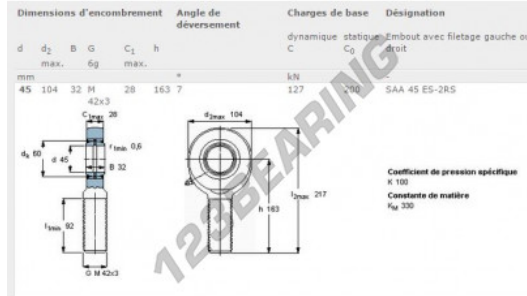

SA Rod end SAA45-ES-2RS-SKF - SAA45-ES-2RS-SKF

<https://www.123bearing.com/bearing-housing/rod-end/sa/saa45-es-2rs-skf>

PRODUCT FEATURES

Brand	SKF
N° Ean13	7316577058416
Inside diameter	45 mm
Outside diameter	104 mm
Thickness	32 mm
Type	SA
Packaging	1