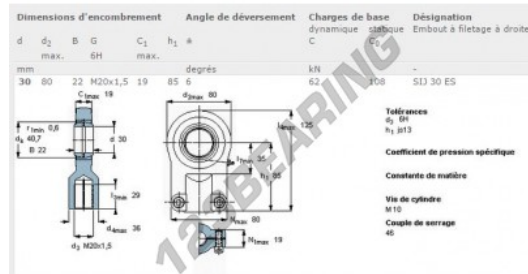

TAPR Rod end SIJ30-ES-SKF - SIJ30-ES-SKF

<https://www.123bearing.com/bearing-housing/rod-end/tapr/sij30-es-skf>

PRODUCT FEATURES

Brand	SKF
N° Ean13	7316570948011
Inside diameter	30 mm
Inside diameter	1.181" inch
Outside diameter	80 mm
Outside diameter	3.15" inch
Thickness	22 mm
Thickness	0.866" inch
Type	TAPR
Packaging	1