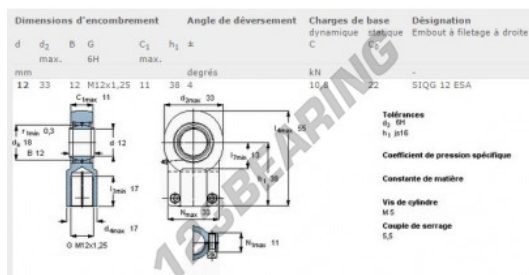

## TAPR Rod end SIQG12-ESA-SKF - SIQG12-ESA-SKF

<https://www.123bearing.com/bearing-housing/rod-end/tapr/siqg12-esa-skf>

### PRODUCT FEATURES

Brand	SKF
N° Ean13	7316577056788
Inside diameter	12 mm
Outside diameter	33 mm
Thickness	12 mm
Type	-
Weight	110 g
Packaging	-

[contact@123bearing.com](mailto:contact@123bearing.com)