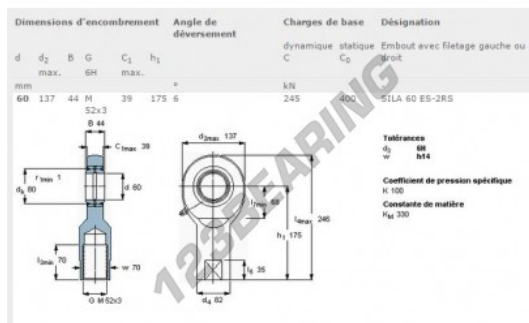

## SI Rod end

## PRODUCT FEATURES

Brand	SKF
N° Ean13	7316570105223
Inside diameter	60 mm
Outside diameter	137 mm
Thickness	44 mm
Type	SI
Weight	6300 g
Lubrication	with
Packaging	1
Standard	No standard

[contact@123bearing.com](mailto:contact@123bearing.com)