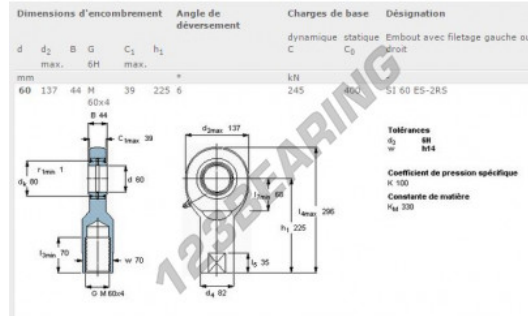

## SI Rod end SI60-ES-2RS-SKF - SI60-ES-2RS-SKF

<https://www.123bearing.com/bearing-housing/rod-end/si/si60-es-2rs-skf>

### PRODUCT FEATURES

Brand	SKF
N° Ean13	7316571099378
Inside diameter	60 mm
Outside diameter	137 mm
Thickness	44 mm
Type	-
Weight	5500 g
Lubrication	-
Packaging	-
Standard	-

[contact@123bearing.com](mailto:contact@123bearing.com)