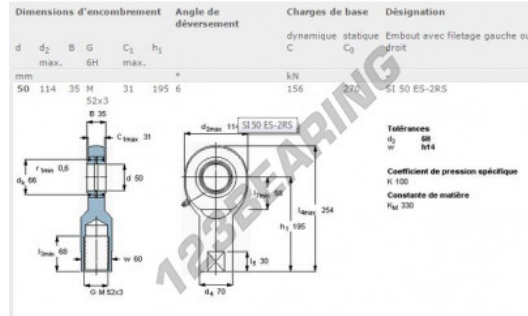

SI Rod end SI50-ES-2RS-SKF - SI50-ES-2RS-SKF

<https://www.123bearing.com/bearing-housing/rod-end/si/si50-es-2rs-skf>

PRODUCT FEATURES

Brand	SKF
N° Ean13	7316571085142
Inside diameter	50 mm
Outside diameter	114 mm
Thickness	35 mm
Type	SI
Weight	4515 g
Packaging	1