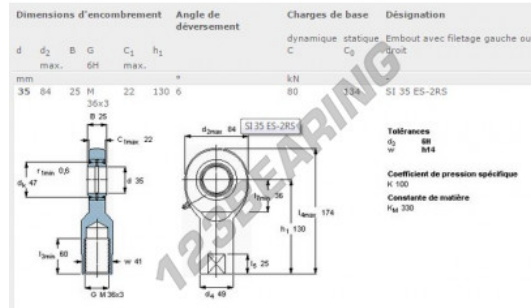

SI Rod end SI35-ES-2RS-SKF - SI35-ES-2RS-SKF

<https://www.123bearing.com/bearing-housing/rod-end/si/si35-es-2rs-skf>

PRODUCT FEATURES

Brand	SKF
N° Ean13	7316570583403
Inside diameter	35 mm
Outside diameter	84 mm
Thickness	25 mm
Type	SI
Packaging	1