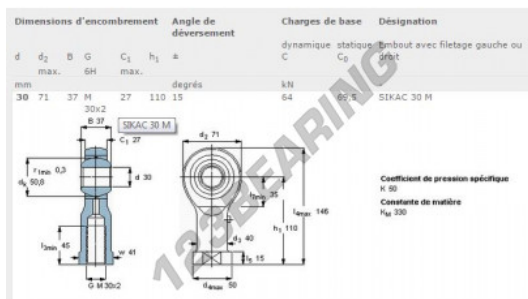

SI Rod end SIKAC30-M-SKF - SIKAC30-M-SKF

<https://www.123bearing.com/bearing-housing/rod-end/si/sikac30-m-skf>

PRODUCT FEATURES

Brand	SKF
N° Ean13	7316570771299
Inside diameter	30 mm
Outside diameter	71 mm
Thickness	37 mm
Type	-
Packaging	-