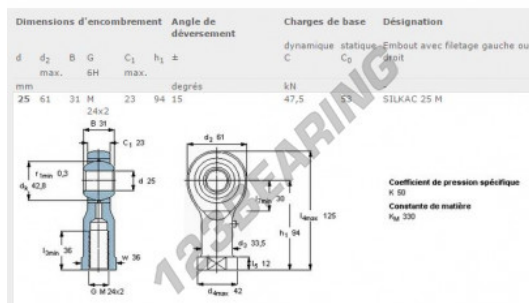

SI Rod end SILKAC25-M-SKF - SILKAC25-M-SKF

<https://www.123bearing.com/bearing-housing/rod-end/si/silkac25-m-skf>

PRODUCT FEATURES

Brand	SKF
N° Ean13	7316577291622
Inside diameter	25 mm
Outside diameter	61 mm
Thickness	31 mm
Type	SI
Packaging	1