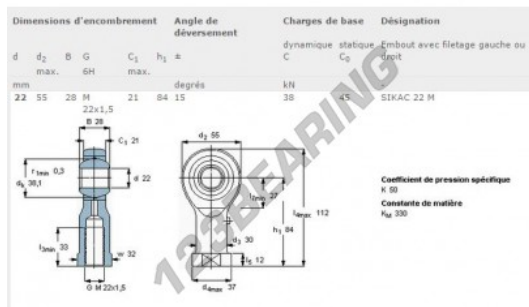

SI Rod end SIKAC22-M-SKF - SIKAC22-M-SKF

<https://www.123bearing.com/bearing-housing/rod-end/si/sikac22-m-skf>

PRODUCT FEATURES

Brand	SKF
N° Ean13	7316570461817
Inside diameter	22 mm
Outside diameter	55 mm
Thickness	28 mm
Type	SI
Packaging	1