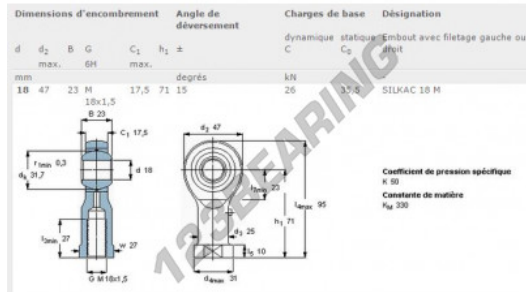

SI Rod end SILKAC18-M-SKF - SILKAC18-M-SKF

<https://www.123bearing.com/bearing-housing/rod-end/si/silkac18-m-skf>

PRODUCT FEATURES

Brand	SKF
N° Ean13	7316577291516
Inside diameter	18 mm
Outside diameter	47 mm
Thickness	23 mm
Type	SI
Packaging	1