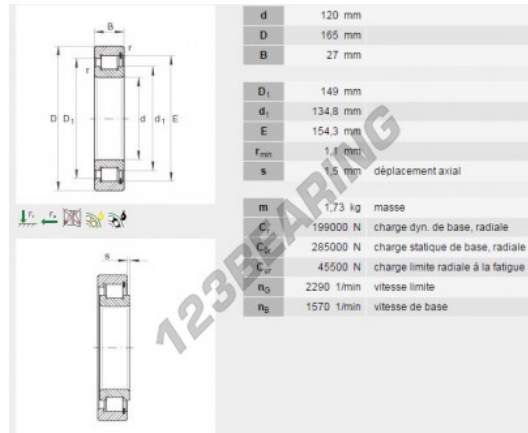

## Roller bearing SL182924-B-INA - SL182924-B-INA

<https://www.123bearing.com/bearing-housing/roller-bearing/roller/sl182924-b-ina>

### PRODUCT FEATURES

Brand	INA
N° Ean13	3663952255811
Inside diameter	120 mm
Inside diameter	4.724" inch
Outside diameter	165 mm
Outside diameter	6.496" inch
Thickness	27 mm
Thickness	1.063" inch
Weight	1730 g
Packaging	1