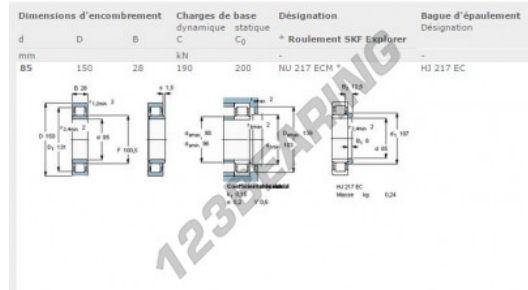

## Roller bearing NU217-ECM-SKF - NU217-ECM-SKF

<https://www.123bearing.com/bearing-housing/roller-bearing/roller/nu217-ecm-skf>

### PRODUCT FEATURES

Brand	SKF
N° Ean13	7316576623592
Inside diameter	85 mm
Outside diameter	150 mm
Thickness	28 mm
Limiting speed	5300 rpm
Weight	2160 g
Dynamic load	190 kN
Static load	200 kN
Packaging	-
Standard	No standard