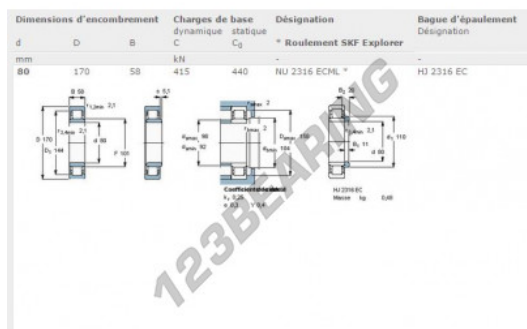

Roller bearing NU2316-ECML-SKF - NU2316-ECML-SKF

<https://www.123bearing.com/bearing-housing/roller-bearing/roller/nu2316-ecml-skf>

PRODUCT FEATURES

Brand	SKF
N° Ean13	7316570469073
Inside diameter	80 mm
Outside diameter	170 mm
Thickness	58 mm
Packaging	1