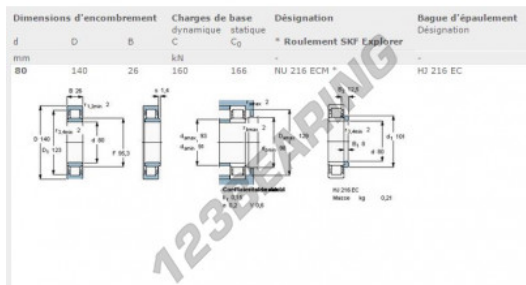

Roller bearing NU216-ECM-SKF - NU216-ECM-SKF

<https://www.123bearing.com/bearing-housing/roller-bearing/roller/nu216-ecm-skf>

PRODUCT FEATURES

Brand	SKF
N° Ean13	7316576624865
Inside diameter	80 mm
Outside diameter	140 mm
Thickness	26 mm
Weight	1770 g
Dynamic load	160 kN
Static load	166 kN
Packaging	1
Standard	No standard