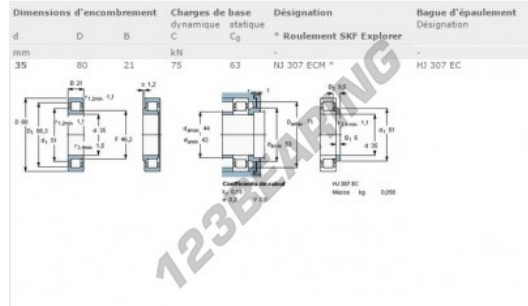

Roller bearing NJ307-ECM-SKF - NJ307-ECM-SKF

<https://www.123bearing.com/bearing-housing/roller-bearing/roller/nj307-ecm-skf>

PRODUCT FEATURES

Brand	SKF
N° Ean13	7316576623639
Inside diameter	35 mm
Outside diameter	80 mm
Thickness	21 mm
Packaging	1