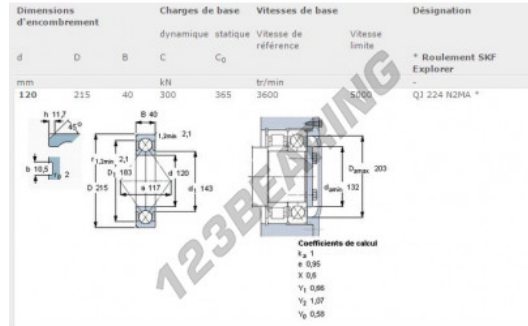

Deep groove ball bearing single row QJ224-N2MA-SKF - QJ224-N2MA-SKF

<https://www.123bearing.com/bearing-housing/deep-groove-bearing/single-row/qj224-n2ma-skf>

PRODUCT FEATURES

Brand	SKF
N° Ean13	7316577108661
Inside diameter	120 mm
Inside diameter	4.724" inch
Sealing	Non-tight
Cage	Machined metal
Contact angle	35 °
Outside diameter	215 mm
Outside diameter	8.465" inch
Thickness	40 mm
Thickness	1.575" inch
Limiting speed	5000 rpm
Dynamic load	300 kN
Static load	365 kN
Packaging	1