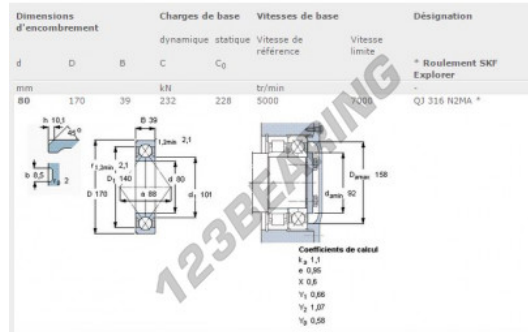

Deep groove ball bearing single row QJ316-N2MA-SKF - QJ316-N2MA-SKF

<https://www.123bearing.com/bearing-housing/deep-groove-bearing/single-row/qj316-n2ma-skf>

PRODUCT FEATURES

| | |
|------------------|---------------|
| Brand | SKF |
| N° Ean13 | 7316577069610 |
| Inside diameter | 80 mm |
| Sealing | - |
| Cage | - |
| Contact angle | 35 ° |
| Outside diameter | 170 mm |
| Thickness | 39 mm |
| Limiting speed | 7000 rpm |
| Weight | 4600 g |
| Dynamic load | 232 kN |
| Static load | 228 kN |
| Packaging | - |