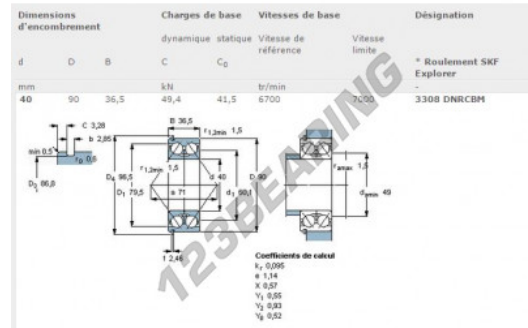

Deep groove ball bearing single row 3308-DNRCBM-SKF - 3308-DNRCBM-SKF

<https://www.123bearing.com/bearing-housing/deep-groove-bearing/single-row/3308-dnrcbm-skf>

PRODUCT FEATURES

Brand	SKF
N° Ean13	7316571251943
Inside diameter	40 mm
Sealing	Non-tight
Cage	Machined metal
Contact angle	40 °
Outside diameter	90 mm
Thickness	36.5 mm
Limiting speed	7000 rpm
Dynamic load	49.4 kN
Static load	41.5 kN
Packaging	1