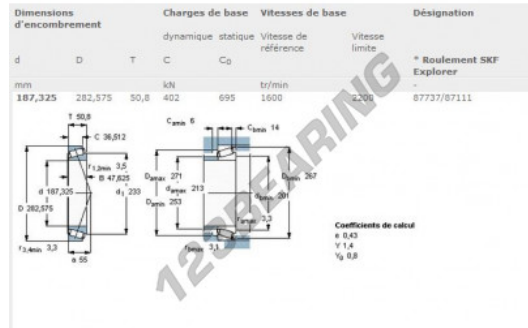

## Tapered roller bearing 87737-87111-SKF - 87737-87111-SKF

<https://www.123bearing.com/bearing-housing/roller-bearing/tapered/87737-87111-skf>

### PRODUCT FEATURES

Brand	SKF
N° Ean13	3663952236452
Inside diameter	187.33 mm
Outside diameter	282.58 mm
Thickness	50.8 mm
Packaging	1

[contact@123bearing.com](mailto:contact@123bearing.com)

(646) 712 9672