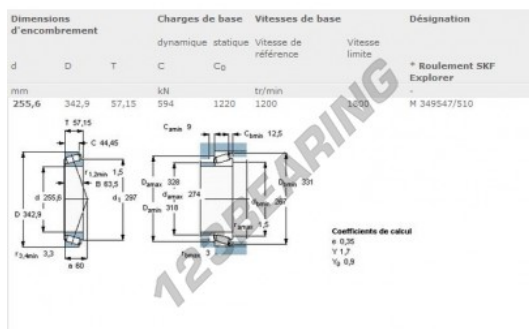

## Tapered roller bearing

## PRODUCT FEATURES

Brand	SKF
N° Ean13	3663952236278
Inside diameter	255.6 mm
Outside diameter	342.9 mm
Thickness	57.15 mm
Packaging	1

[contact@123bearing.com](mailto:contact@123bearing.com)

(646) 712 9672