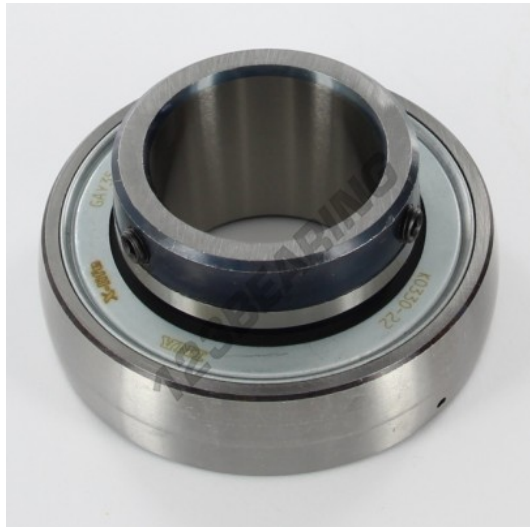

Housed bearing accessorie **GAY35-NPP-B-INA - GAY35-NPP-B-INA**

<https://www.123bearing.com/bearing-housing/housed-bearing/accessories/gay35-npp-b-ina>

PRODUCT FEATURES

Brand	INA
N° Ean13	4012802794588
Inside diameter	35 mm
Outside diameter	72 mm
Thickness	35 mm
Weight	401 g
Packaging	1