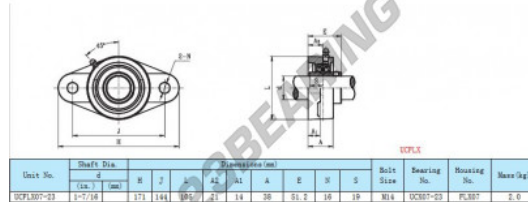

Housed bearing 2 bolts UCFLX07-23 - UCFLX07-23

<https://www.123bearing.com/bearing-housing/housed-bearing/cast-iron-housed-bearing-2/ucflx07-23>

PRODUCT FEATURES

Brand	GEN
Shaft diameter	36.51 mm
Shaft diameter	1 7/16" inch
No. of fasteners	2
Tightening	set screw
Mounting center distance	144 mm
Mounting center distance	5.669" inch
Material	cast iron
Packaging	1