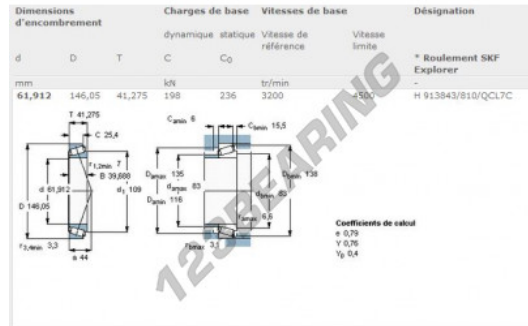

Tapered roller bearing

H913843-H913810-QCL7C-SKF - H913843-H913810-QCL7C-SKF

<https://www.123bearing.com/bearing-housing/roller-bearing/tapered/h913843-h913810-qcl7c-skf>

PRODUCT FEATURES

Brand	SKF
N° Ean13	3663952232959
Inside diameter	61.91 mm
Outside diameter	146.05 mm
Thickness	41.28 mm
Weight	3177 g
Packaging	1